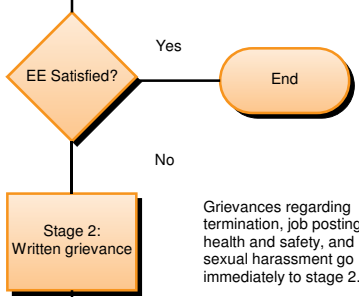

UCTE - Globeground Fuellers & Supervisors

Within 14 business days

Within 14 business days from meeting*

*Note: Days EE is actively at work, if on leave time is suspended until return.

Within 10 business days