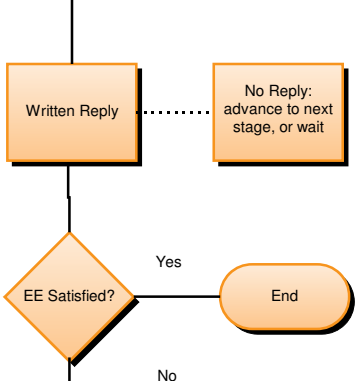

Within 10 business days

Within 10 business days