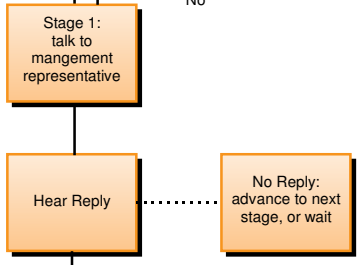

UCTE - Globeground Fuellers & Supervisors

Within 14 business days

Within 14 business days from meeting*

*Note: Days EE is actively at work, if on leave time is suspended until return.

Within 10 business days