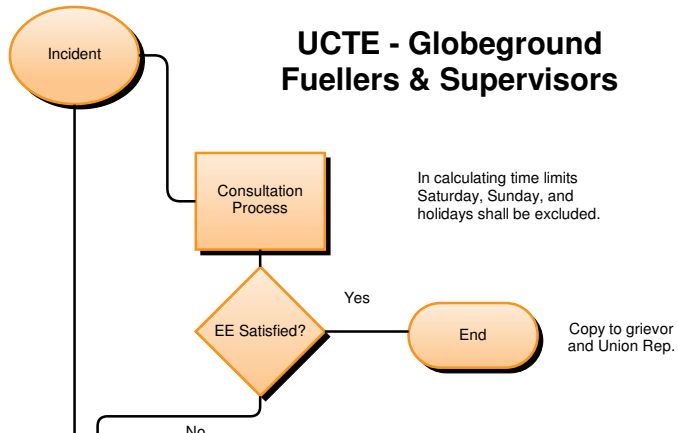

UCTE - Globeground Fuellers & Supervisors

Within 14 business days

Within 14 business days from meeting*

*Note: Days EE is actively at work, if on leave time is suspended until return.

Within 10 business days